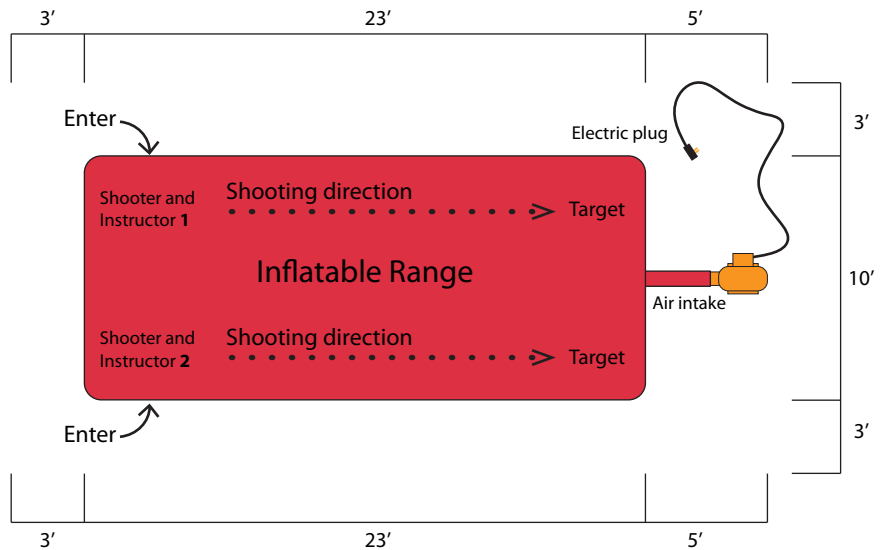

BOY SCOUTS OF AMERICA®

Daisy®

Inflatable BB Gun Range $1,900⁰⁰

Daisy's unique inflatable BB Gun Range is powered by a small fan and inflates in less than one minute for easy setup indoor or outdoor. The range features two shooting lanes with ample room for a shooter and instructor in each position. Designed to be used with BB guns with velocities below 350 fps. Layers of fabric and mesh keep BBs inside the range and provide a more than adequate backstop for the low velocity BB guns. When finished shooting, takedown is just as easy as setup was. The range stores in a large heavy duty bag and can be transported in an SUV or pickup.

⚠ CAUTION: Do not use this range with high velocity multi pump airguns, break barrels, firearms or even airsoft guns with velocities in excess of 350 feet per second. Doing so can cause serious damage to the range and is not safe. Do not shoot pellets in this range.

Item	Quantity	Price	Subtotal
Inflatable BB Gun Range		$1,900.00	
Total			

Daisy® Outdoor Products • Rogers, AR 72756 U.S.A. • 479-636-1200 • fax 479-636-1601 • www.daisy.com

Daisy Outdoor Products reserves the right to make specification changes without notice. • Revised 02/06/20